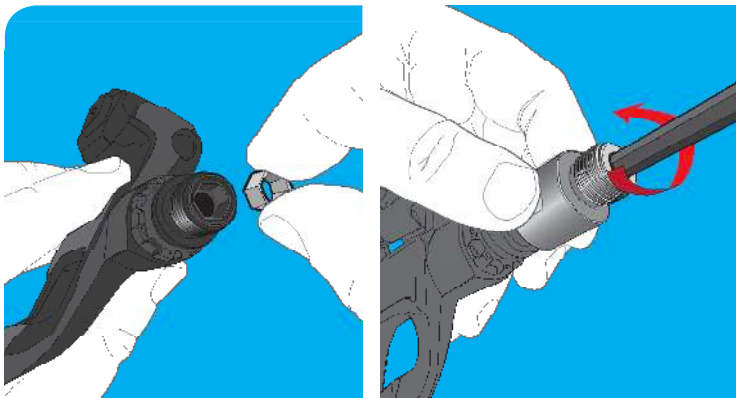

Hex+ 20mm Pedal Extender Kit

Part# 4030628

Used for added stance width

Hollow pedal extenders are designed to improve cycling stance width by helping to align ankle, knee and hip. Pair comes with 6mm to 8mm hex key adaptor and 1.5mm spacer washers. Uses standard 9/16" pedal threads. Not for use with carbon fiber crank arms. Maximum rider weight is 275 lbs / 125 kg. Not compatible with Look Keo Sprint/Easy.

1 pair includes:

- 20mm thru-hole extenders
- 6mm to 8mm adaptors
- 1.5mm Spacer Washers

MSRP **\$49.95**

SPECIAL CONSIDERATIONS: Look Kéo - now with a longer axle

2014 © BikeFit.com