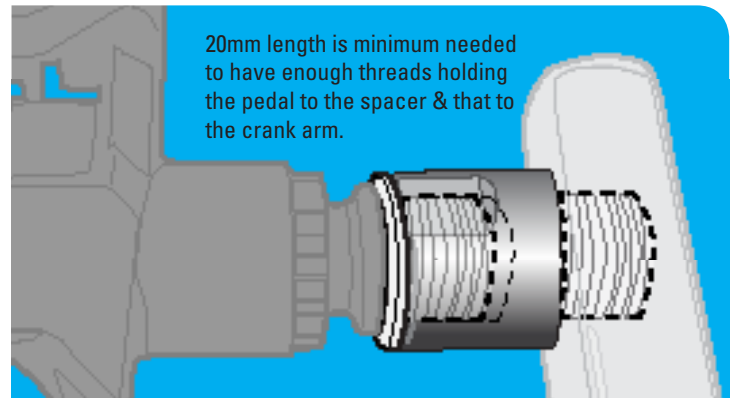

Hex+ 20mm Pedal Extender Kit

Part# 4030628

Used for added stance width

Hollow pedal extenders are designed to improve cycling stance width by helping to align ankle, knee and hip. Pair comes with 6mm to 8mm hex key adaptor and 1.5mm spacer washers. Uses standard 9/16" pedal threads. Not for use with carbon fiber crank arms. Maximum rider weight is 275 lbs / 125 kg. Not compatible with Look Keo Sprint/Easy.

1 pair includes:

- 20mm thru-hole extenders
- 6mm to 8mm adaptors
- 1.5mm Spacer Washers

MSRP **\$49.95**

SPECIAL CONSIDERATIONS: Look Kéo - now with a longer axle

2014 © BikeFit.com