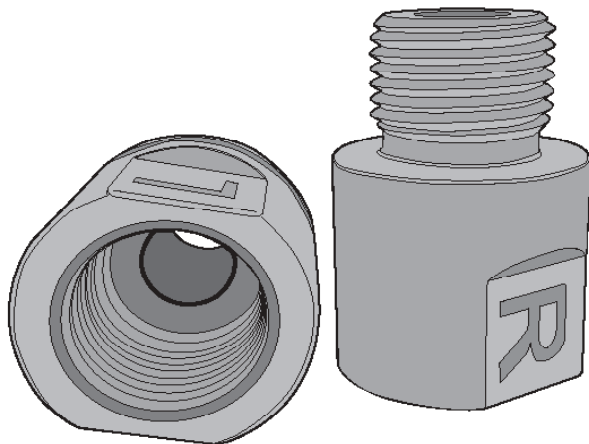

Hex+ 20mm Pedal Extender Kit

Part# 4030628

Used for added stance width

Hollow pedal extenders are designed to improve cycling stance width by helping to align ankle, knee and hip. Pair comes with 6mm to 8mm hex key adaptor and 1.5mm spacer washers. Uses standard 9/16" pedal threads. Not for use with carbon fiber crank arms. Maximum rider weight is 275 lbs / 125 kg. Not compatible with Look Keo Sprint/Easy.

1 pair includes:

- 20mm thru-hole extenders
- 6mm to 8mm adaptors
- 1.5mm Spacer Washers

MSRP **\$49.95**

SPECIAL CONSIDERATIONS: Look Kéo - now with a longer axle

2014 © BikeFit.com