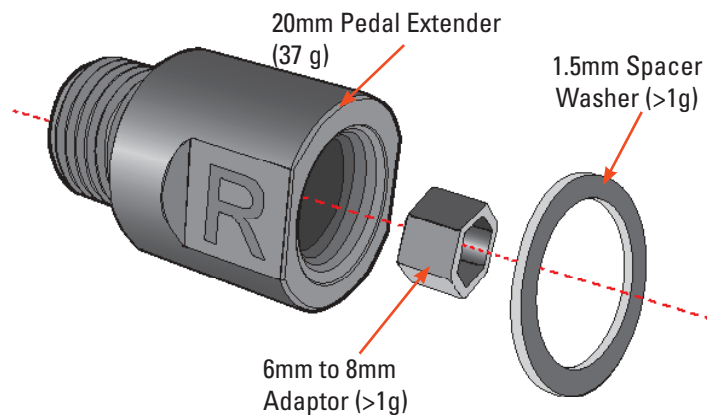

Hex+ 20mm Pedal Extender Kit

Part# 4030628

Used for added stance width

Hollow pedal extenders are designed to improve cycling stance width by helping to align ankle, knee and hip. Pair comes with 6mm to 8mm hex key adaptor and 1.5mm spacer washers. Uses standard 9/16" pedal threads. Not for use with carbon fiber crank arms. Maximum rider weight is 275 lbs / 125 kg. Not compatible with Look Keo Sprint/Easy.

1 pair includes:

- 20mm thru-hole extenders
- 6mm to 8mm adaptors
- 1.5mm Spacer Washers

MSRP **\$49.95**

SPECIAL CONSIDERATIONS: Look Kéo - now with a longer axle

2014 © BikeFit.com