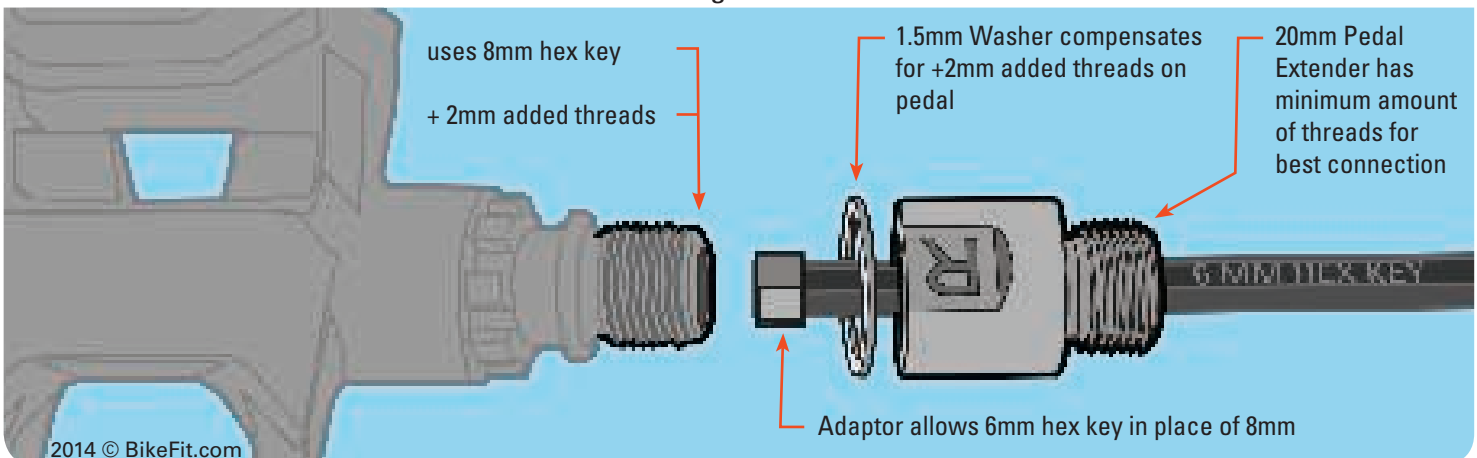

Hex+ 20mm Pedal Extender Kit

Part# 4030628

Used for added stance width

Hollow pedal extenders are designed to improve cycling stance width by helping to align ankle, knee and hip. Pair comes with 6mm to 8mm hex key adaptor and 1.5mm spacer washers. Uses standard 9/16" pedal threads. Not for use with carbon fiber crank arms. Maximum rider weight is 275 lbs / 125 kg. Not compatible with Look Keo Sprint/Easy.

1 pair includes:

- 20mm thru-hole extenders
- 6mm to 8mm adaptors
- 1.5mm Spacer Washers

MSRP **\$49.95**

SPECIAL CONSIDERATIONS: Look Kéo - now with a longer axle

2014 © BikeFit.com